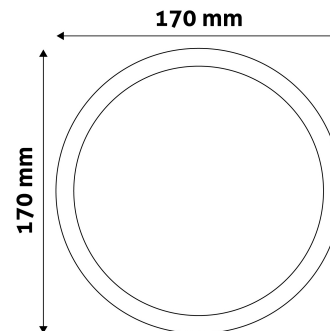

PRODUCT OUTLINE