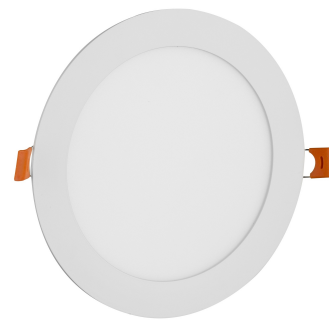

Avide LED Ceiling Lamp Recessed Panel Round ALU 12W NW 4000K

Product code: ACRPNW-R-12W-ALU
Brand link: avidelighting.com/qr/ACRPNW-R-12W-ALU
ID: AB-190518
Company name: Armin Trade Kft.
Company address: Kossuth utca 22 2/4, 4024 Debrecen

Date of issue: 2023-07-11
Page: 2/3

PRODUCT SIZE

Diameter: 167mm
Height:
Cut out size: 151mm

CARDBOARD BOX

EAN: 5999562288863
Packaging: 1/b 40/c 1080/p
Dimensions: 200mm x 30mm x 196mm
Net weight: 248g
Gross weight: 248g

CARTON

EAN: 5999562288870
Packaging: 1/b 40/c 1080/p
Dimensions: 420mm x 360mm x 440mm
Net weight: 9.92kg
Gross weight: 9.92kg

PALLET EXAMPLE

Height:
Width: 120cm (std Euro pallet)
Mepth: 80cm (std Euro pallet)
Cartons per pallet: 27carton/pallet
Cartons per row: 6pcs
Net weight: 267.84kg
Gross weight: 267.84kg

PRODUCT PICTURE